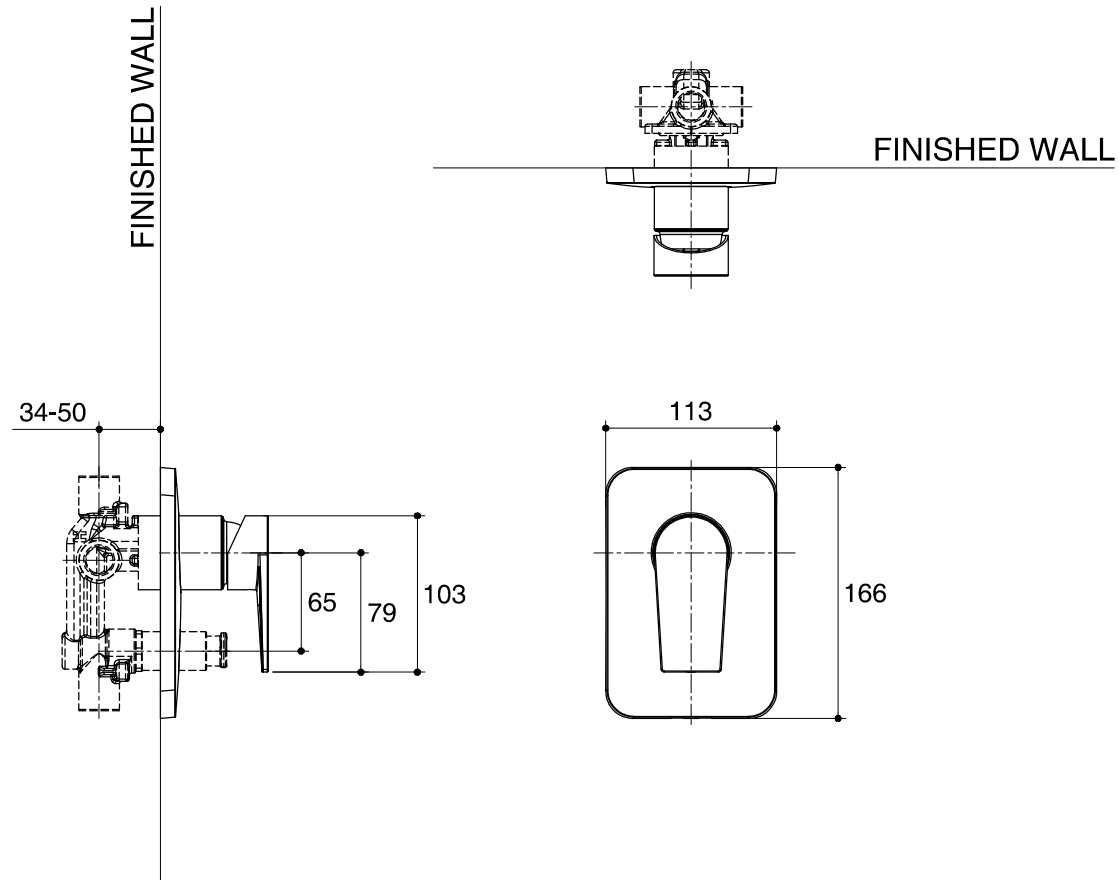

Dimensions are approximate.

Unit: mm

SKU	K-74041T-4FP-CP
Name	TAUT
Description	RECESSED VALVE TRIM WITH DIVERTER

*The recommended dimension for installation can be adjusted according to user preferences and layout.